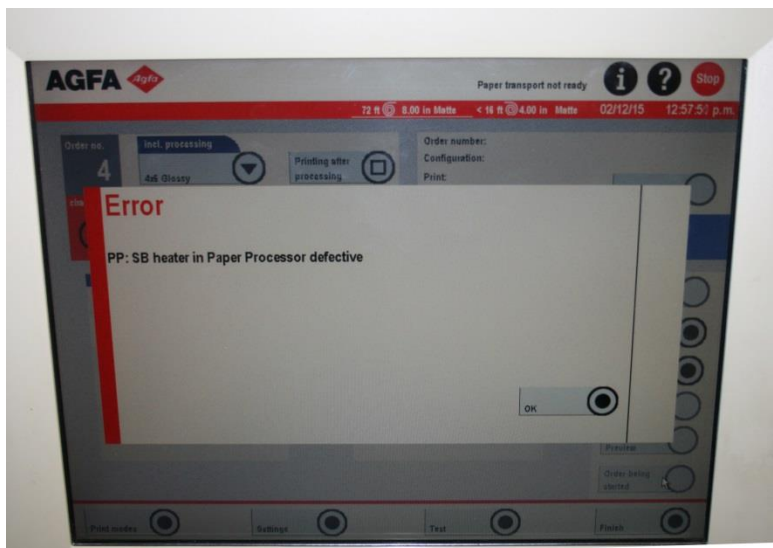

The green lights on the router signify that it is working. Incidental, digital

The green iris sprouts signify that Spring is soon coming. Incidental

The full airwick plugged in signifies that it smells good in the room (unless you don't like that specific scent). Planned

The open sign signifies that the business is open. Planned, digital

The tree with the dead leaves on it signifies that it is cold (outside).  
Incidental

The error sign on the kiosk signifies that the machine is having an issue/problem.  
Digital. Incidental if you take into the account that I don't want it to have a problem; Planned if it is supposed to show the message when it has an error.